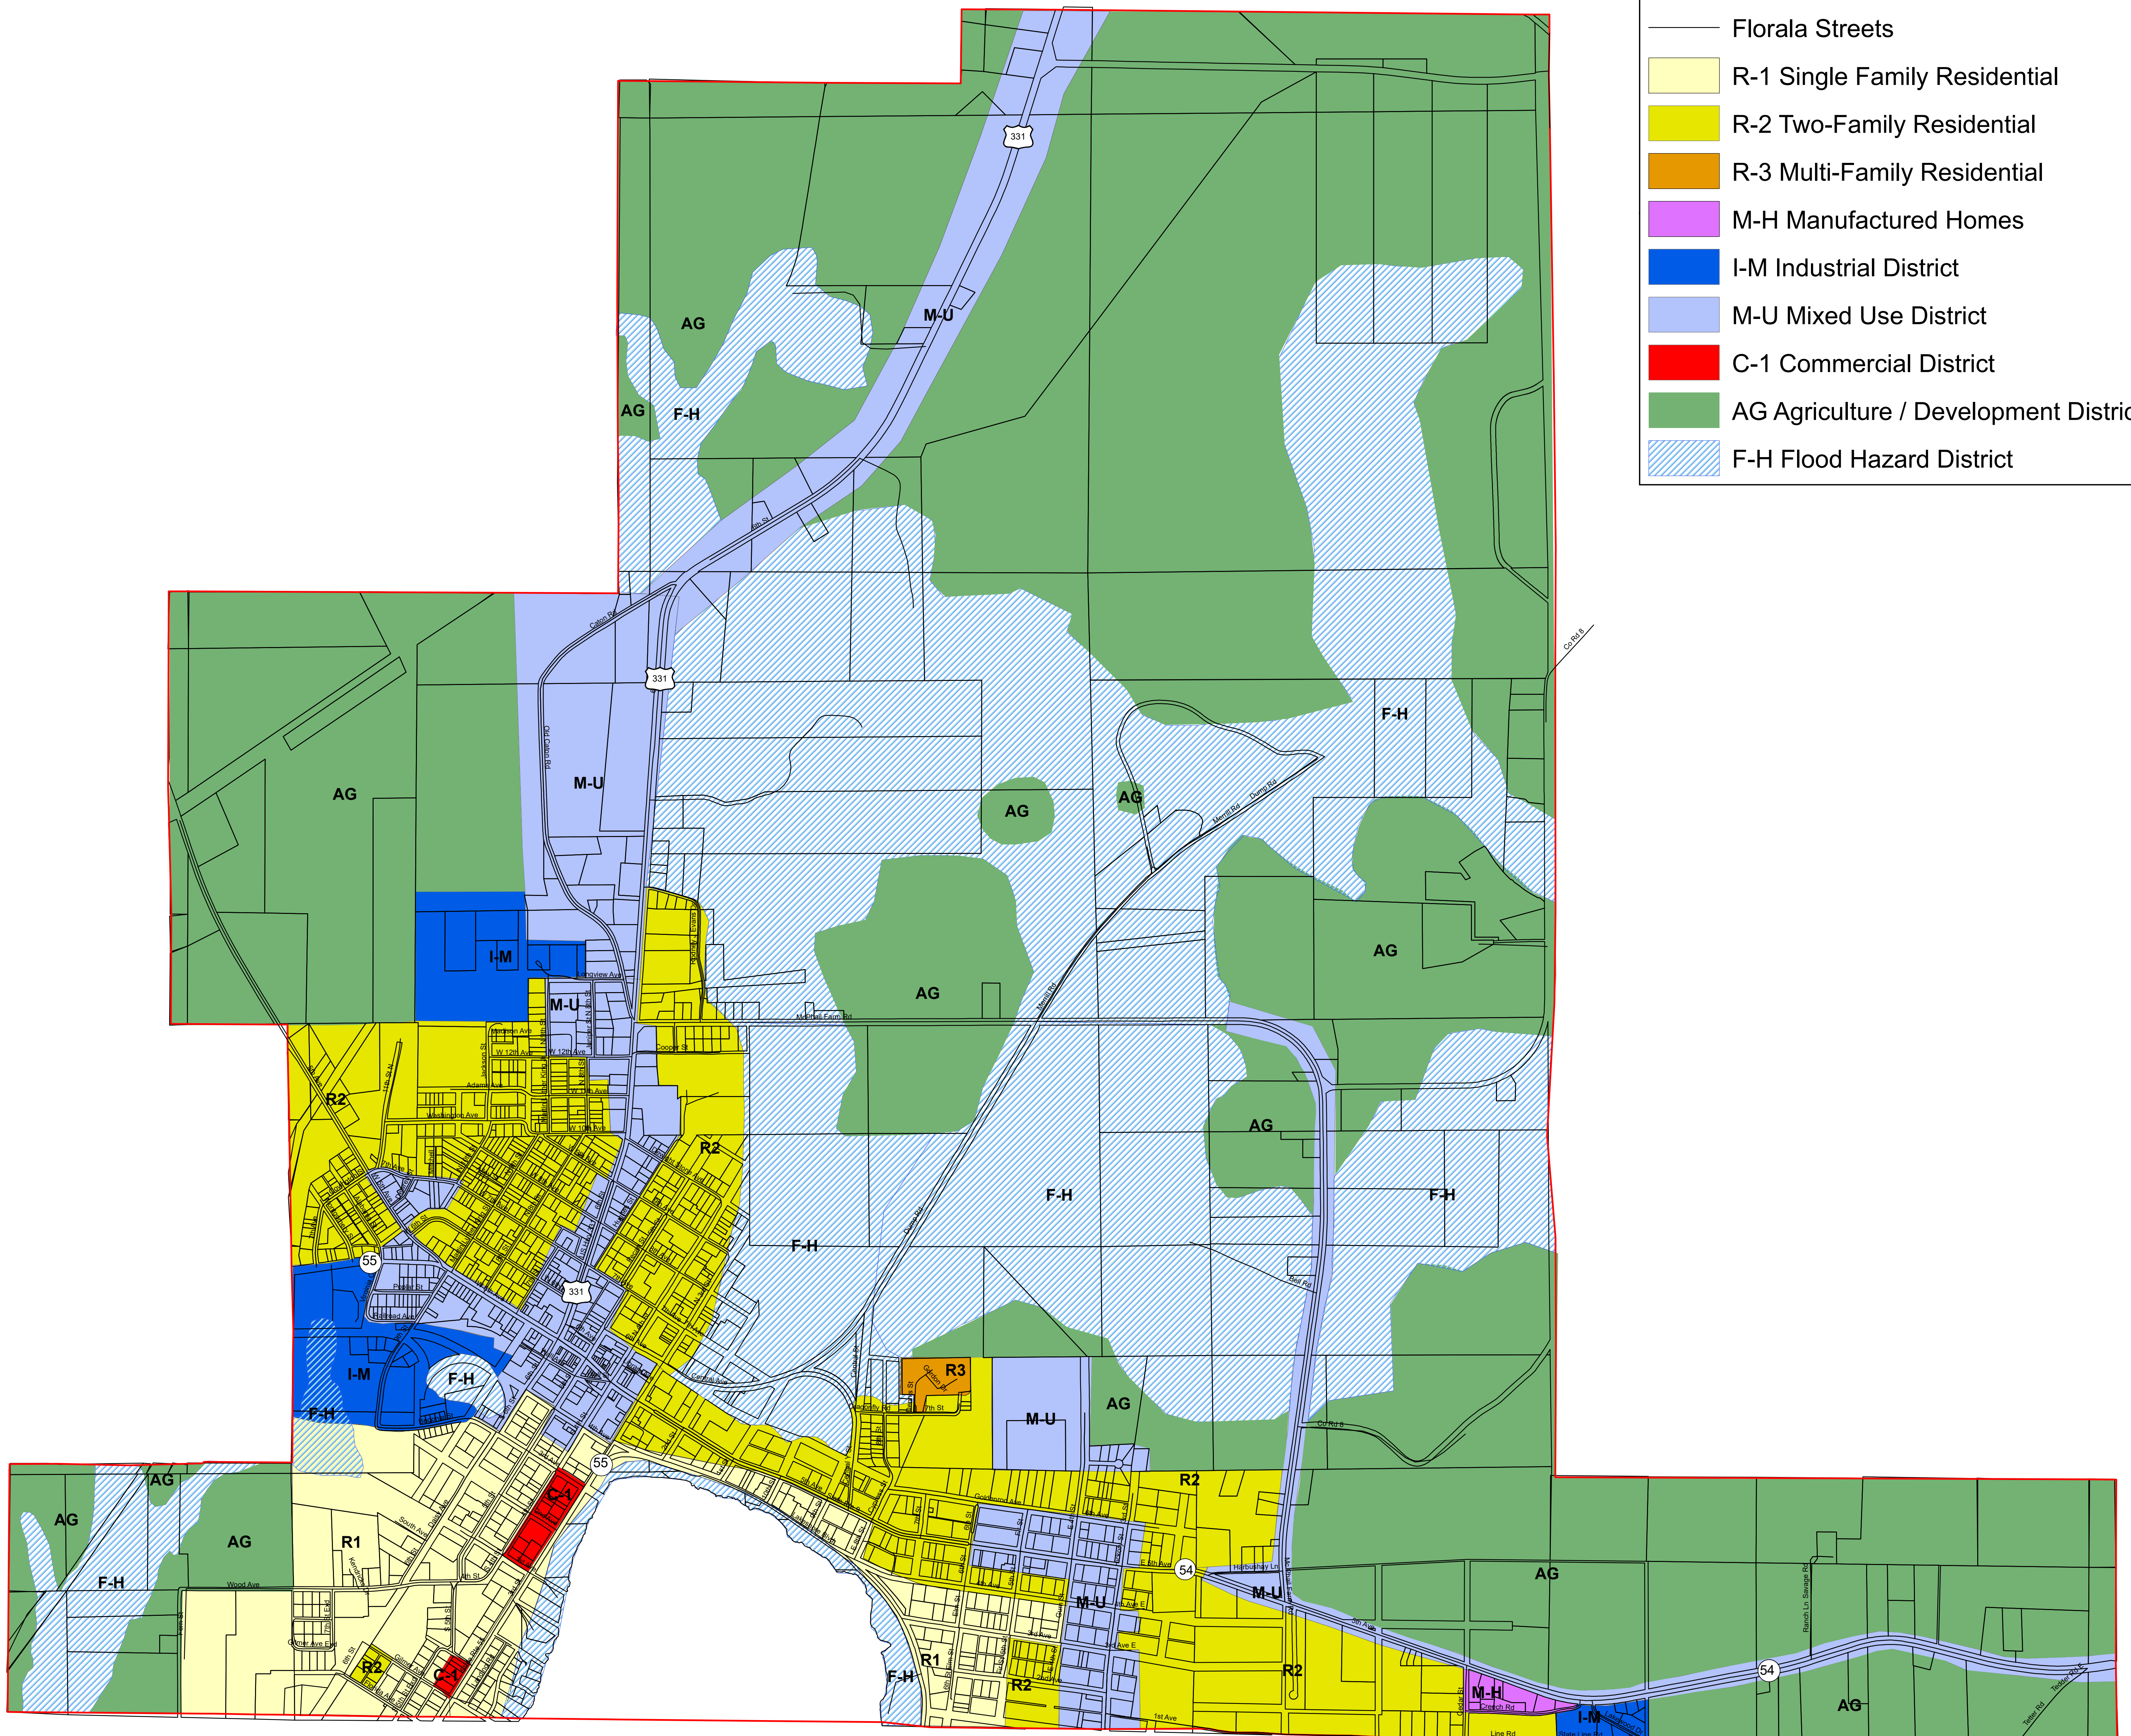

City of Florala Zoning Map

Legend

- Florala Streets
- R-1 Single Family Residential
- R-2 Two-Family Residential
- R-3 Multi-Family Residential
- M-H Manufactured Homes
- I-M Industrial District
- M-U Mixed Use District
- C-1 Commercial District
- AG Agriculture / Development District
- F-H Flood Hazard District

0 0.25 0.5 1 Miles